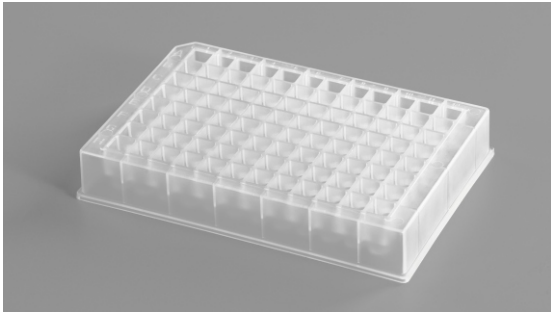

2.2ml deep 96 well plate

Part No.	Bottom	Pack
DWPS20U	square well U bottom	10/bag, 10bags/case
DWPS20V	square well V bottom	10/bag, 10bags/case

0.9ml 96 well plate

Part No.	Bottom	Pack
DWPS09V	square well V bottom	10/bag, 10bags/case

96 Well Plate Combo

Part No.	Pack
DWPC96	10/bag, 10bags/case

8 strip tip Combo

Part No.	Bottom	Cap	Pack
DWPC8V	V bottom	-	2/bag, 10bags/box, 10boxes/case
DWPC8VC	V bottom	with snap cap	2/bag, 10bags/box, 10boxes/case
DWPC8RC	U bottom	with snap cap	2/bag, 10bags/box, 10boxes/case